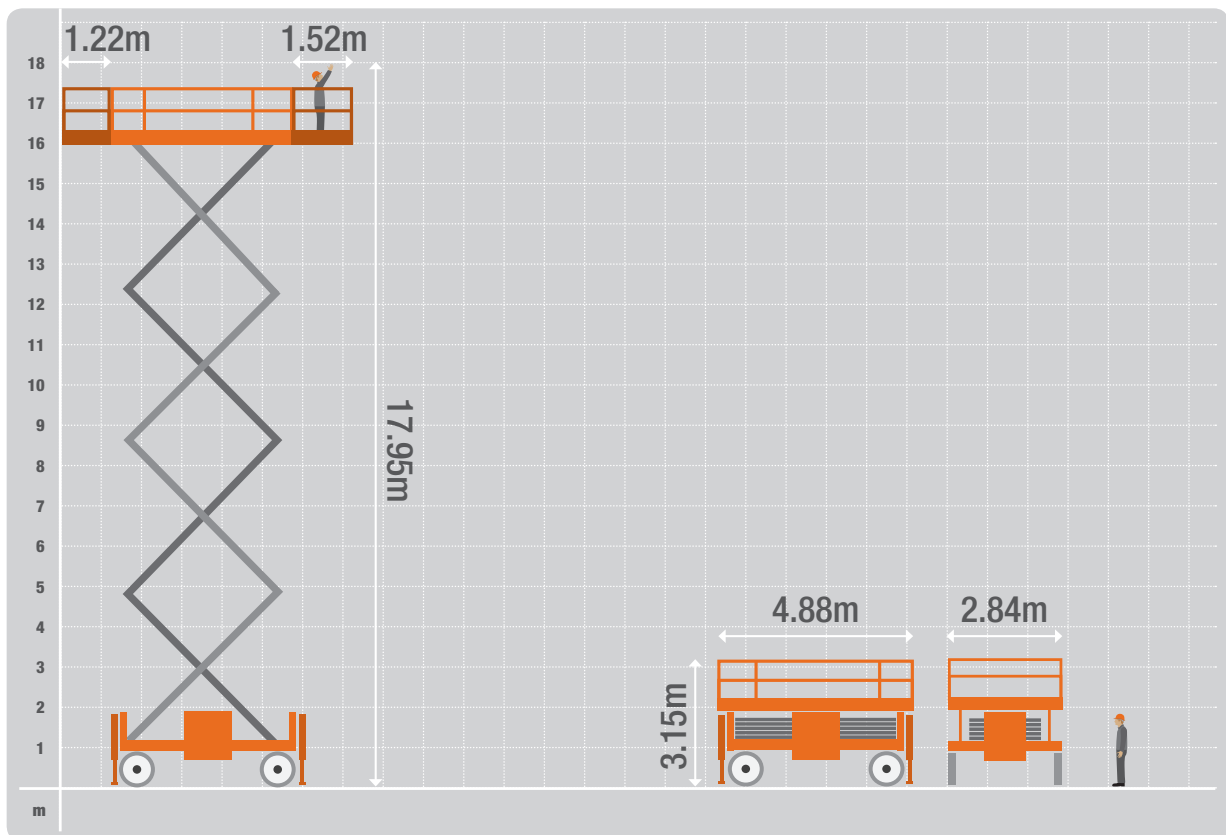

Technical Illustration

To get a **FREE QUOTE** call **0844 770 9580**
or email sales@bellaaccess.com