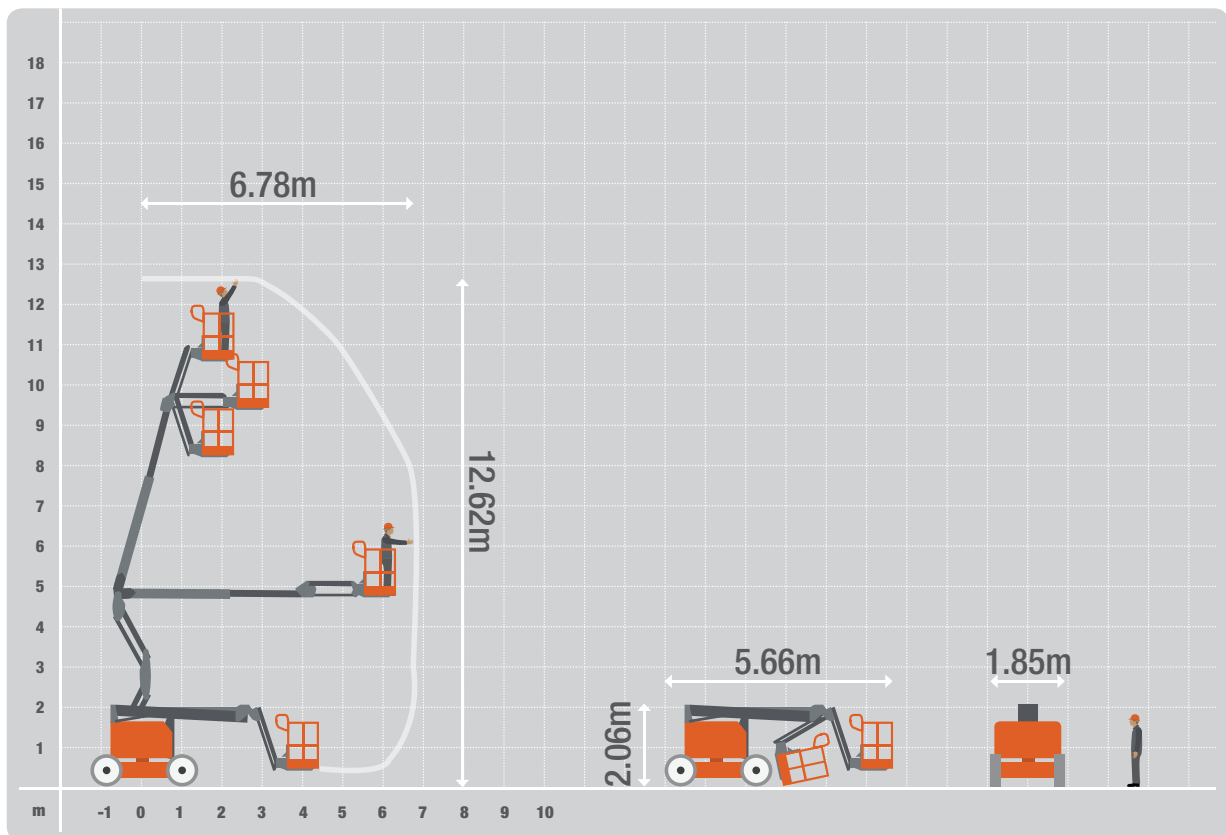

Technical Illustration

To get a **FREE QUOTE** call **0844 770 9580**
or email sales@bellaaccess.com