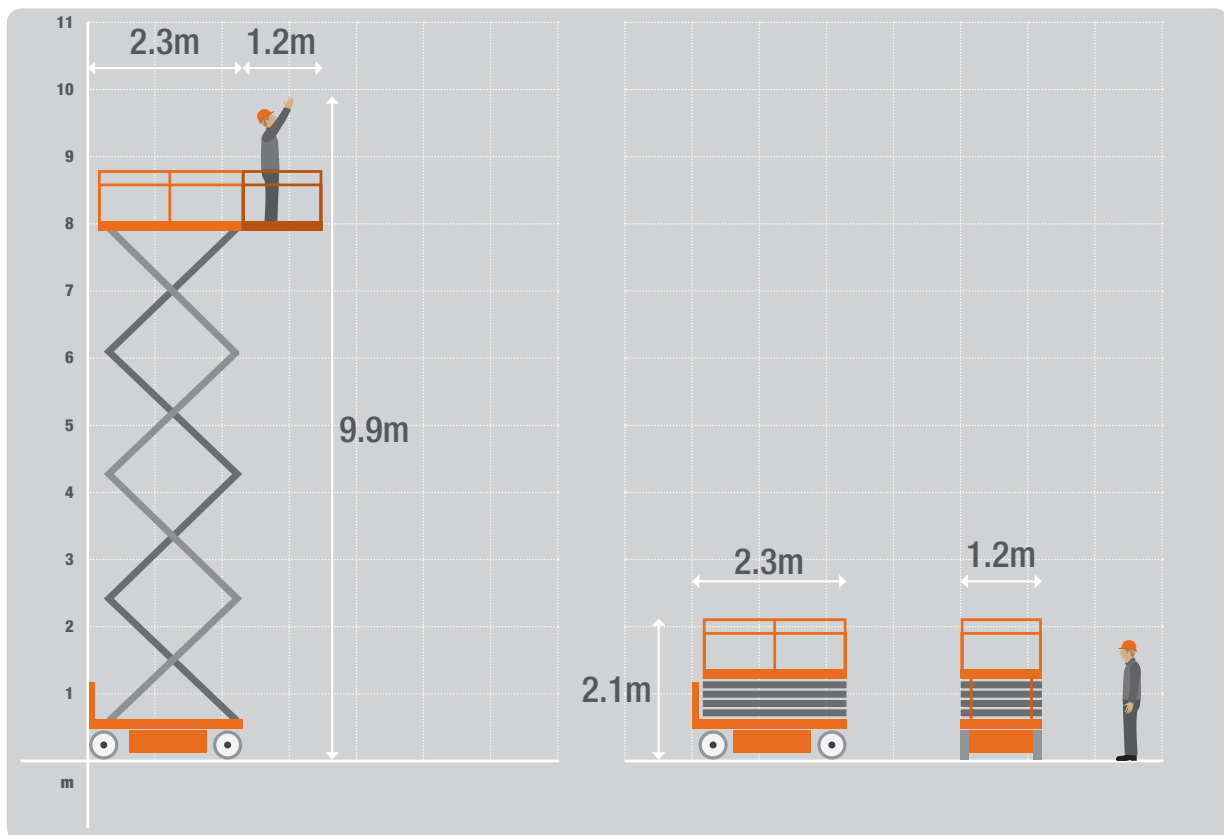

Technical Illustration

To get a **FREE QUOTE** call **0844 770 9580**
or email sales@bellaaccess.com