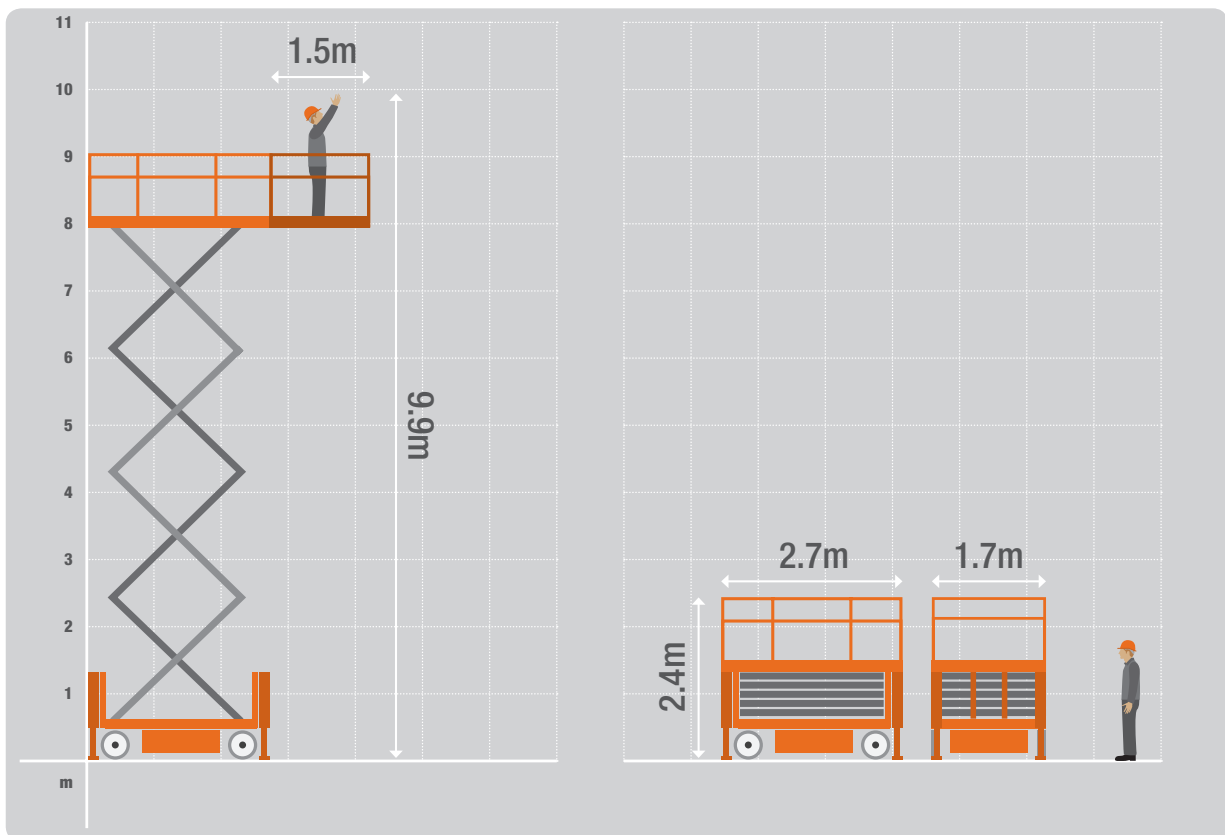

Technical Illustration

To get a **FREE QUOTE** call 0844 770 9580
or email sales@bellaaccess.com